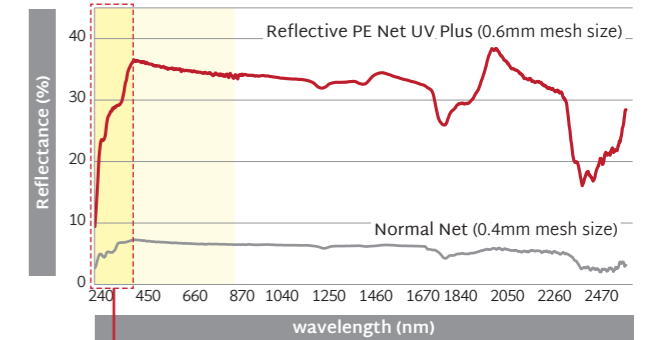

\*Comparison with normal area

\*1 Thrips (Thysanoptera)  
\*2 Comparison with normal area

## Reflective PE Net UV Plus

**Best for**

- Tomato
- Strawberry
- Eggplant
- Basil
- Green onion
- Paprika
- Spinach
- Avocado

Features

Reflectance comparison

**POINT!** High reflection in the UV region