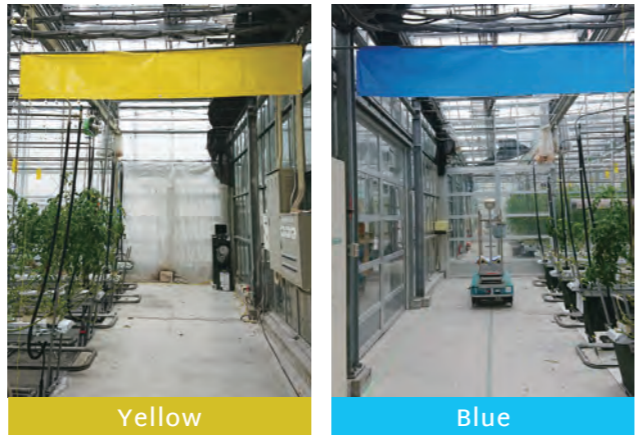

## Woven Fabric Sheet with Adhesive

Contrast of light and shade due to irregular translucency of the warp and weft threads of the fabric

Three-dimensional contrast created by the uneven surface structure peculiar to the textile

**Powerful Attraction Effect**

Translucency and surface unevenness of the sheet

Yellow

Close-up view

Blue

Close-up view

When the sheets are placed on paper with printed text, the text remains visible due to the translucency of the sheets