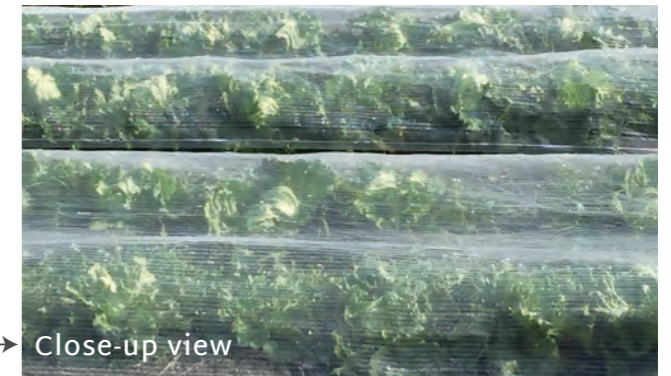

Transparency

Ensures ample sunlight with 94% light transmittance

Close-up view