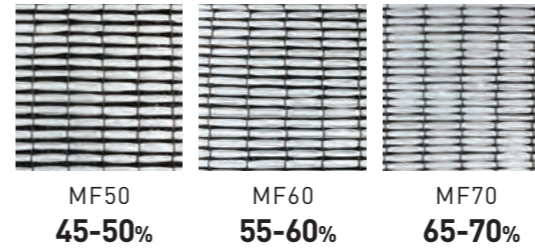

Reflective PE Screen

Japanese Patent No.6319853

Shading Rate