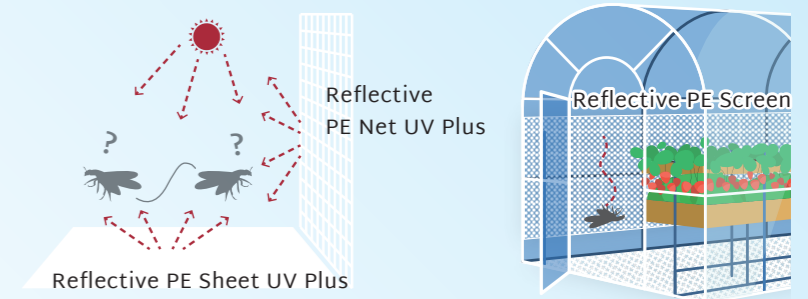

### Ventilation

Enhances ventilation with a mesh size of 0.6 mm

Airflow and working environments in greenhouses can be improved

### Pest repelling mechanism

- Reflective PE Sheet UV Plus
- Reflective PE Net UV Plus
- Reflective PE Screen

Tiny pests receive UV rays on their backs, which helps them maintain their flight posture.

Our reflective material diffuses and reflects UV rays. As a result, pests become disoriented in flight and fall.