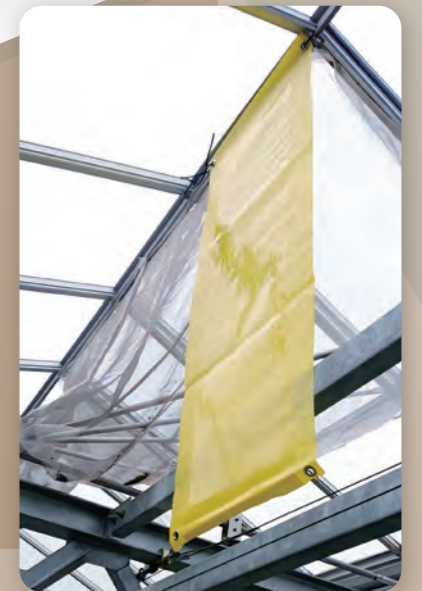

Woven Fabric Sheet with Adhesive

Attractive effect with two types of contrasts