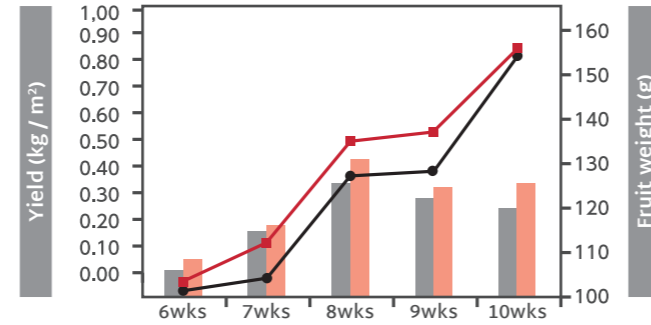

### Improvement of Light Environment

Increases yield, enhances coloring

by highly reflecting light in the 400-700 nm region

#### Photosynthetic rate and light intensity

Measured on the lowest leaf of a tomato plant  
Test Institutes: Ehime University

#### Yield and fruit weight of tomatoes

Test Institutes: Ehime University