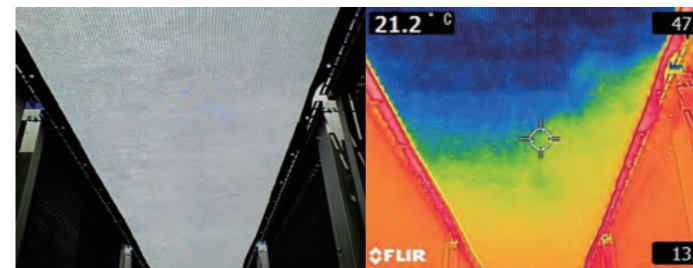

Reflective Materials

Reflect light of a wide range of wavelengths to create a suitable environment for crops

Reflective PP/PE Sheet

Japanese Patent No.6319853

Best for

- Tomato
- Peach
- Fig
- Asparagus
- Persimmon
- Flowers
- Eggplant
- Cherry
- Strawberry
- Orange
- Grape
- Apple

Features

Heat Shielding

Suppresses temperature rise on the ground surface

by highly reflecting light in the infrared region

Improvement of Light Environment

Increases yield, enhances coloring

by highly reflecting light in the 400-700 nm region

Photosynthetic rate and light intensity

Measured on the lowest leaf of a tomato plant
Test Institutes: Ehime University

Yield and fruit weight of tomatoes

Test Institutes: Ehime University

Reflective PE Screen

Japanese Patent No.6319853

Shading Rate

Best for

1. Tomato
   - Bell pepper
   - Flowers
   - Strawberry
   - Leafy vegetables
   - Live stock house
2. *Successful Applications in Japan

Features

Reflectance comparison

Heat Shielding

Contributes to reducing extreme heat and improving the working environment

through its high reflectivity and light diffusion

Improvement of the Growing Environments

Increases yield

by preventing high-temperature damage

Strawberry Fruit Protector

Guards strawberries

against pest damage, water accumulation, and thermal burn

YouTube

Heat shielding test in a greenhouse

YouTube

Case study on improving the yield of high-grade produce