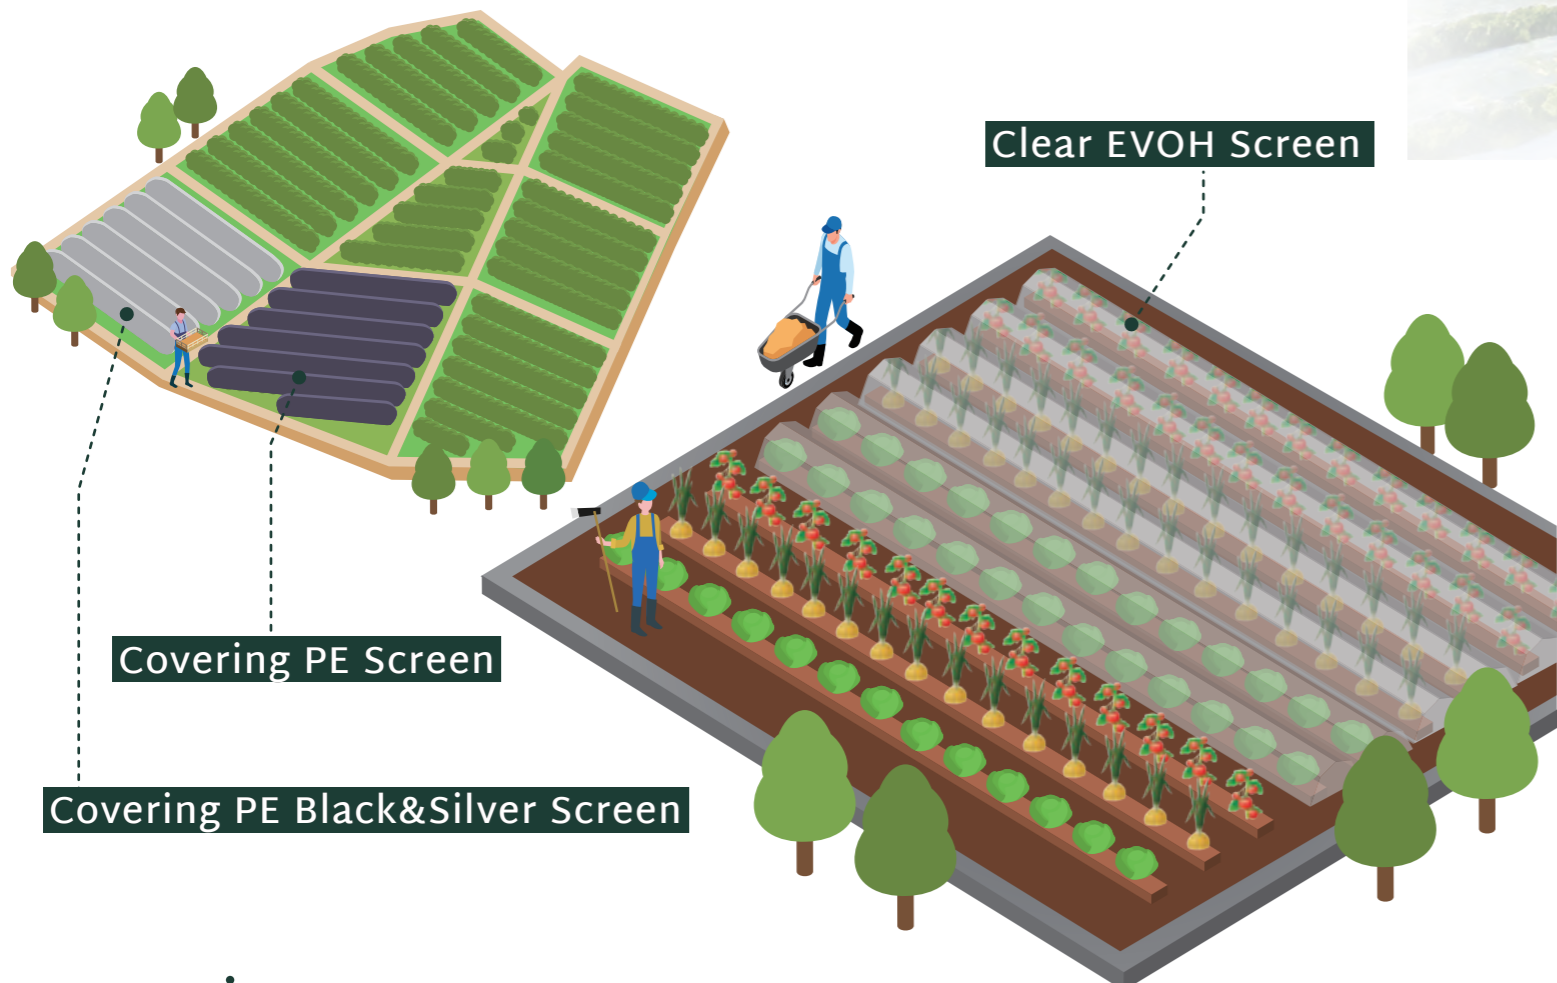

Approximate durability:  
**5 Years**  
**Superior Endurance**

International Patent Pending

**Achieves neat folding lines with minimal bulging**

YouTube Curtain retraction improvement

# Covering Materials

Support the growth of open-field vegetables

Clear EVOH Screen

Covering PE Screen

Covering PE Black&Silver Screen

## Covering PE Screen

- + Heat shielding
- + Light blocking
- + Wind shielding
- + Heat retention

**Best for**

- Home gardening
- Outside / inside greenhouses
- Tea leaves

Can be used directly on tea leaves without causing damage