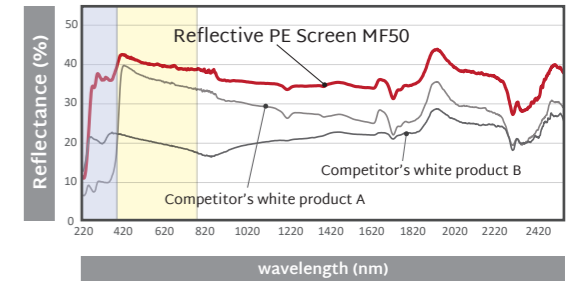

#### Photosynthetic rate and light intensity

Measured on the lowest leaf of a tomato plant  
Test Institutes: Ehime University

#### Yield and fruit weight of tomatoes

Test Institutes: Ehime University

Features

Reflectance comparison